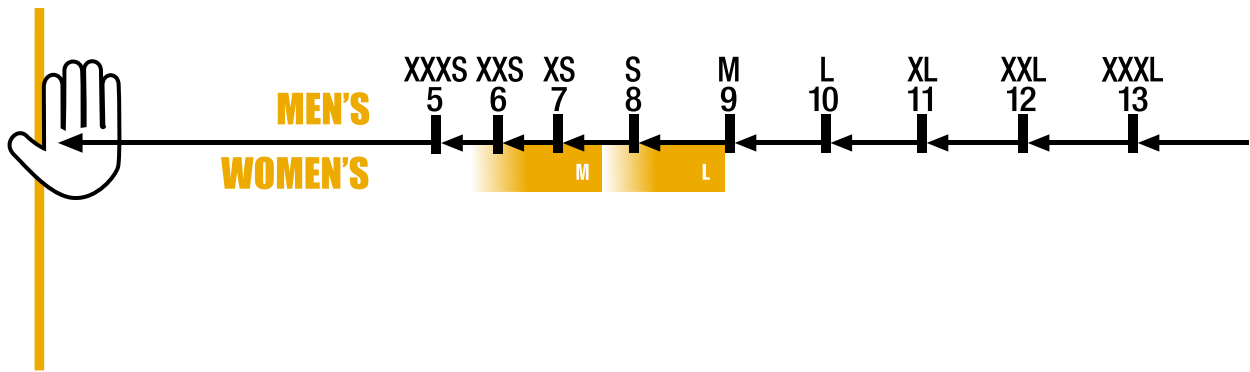

GLOVE SIZING CHART

Simply print this page containing the sizing scale at 100%.
Make sure the printer settings are not set to "fit to page".
Place your index finger next to the yellow line or at end of marking ruler
as shown below to get your glove size.

GLOVE SIZES

Hand Size	Hand Circumference Length (mm)	Minimum Glove Length (mm)	Glove Size	Imperial Glove Size
6	152/160	220	6	XS
7	178/171	230	7	S
8	203/182	240	8	M
9	229/192	250	9	L
10	254/204	260	10	XL
11	279/215	270	11	XXL